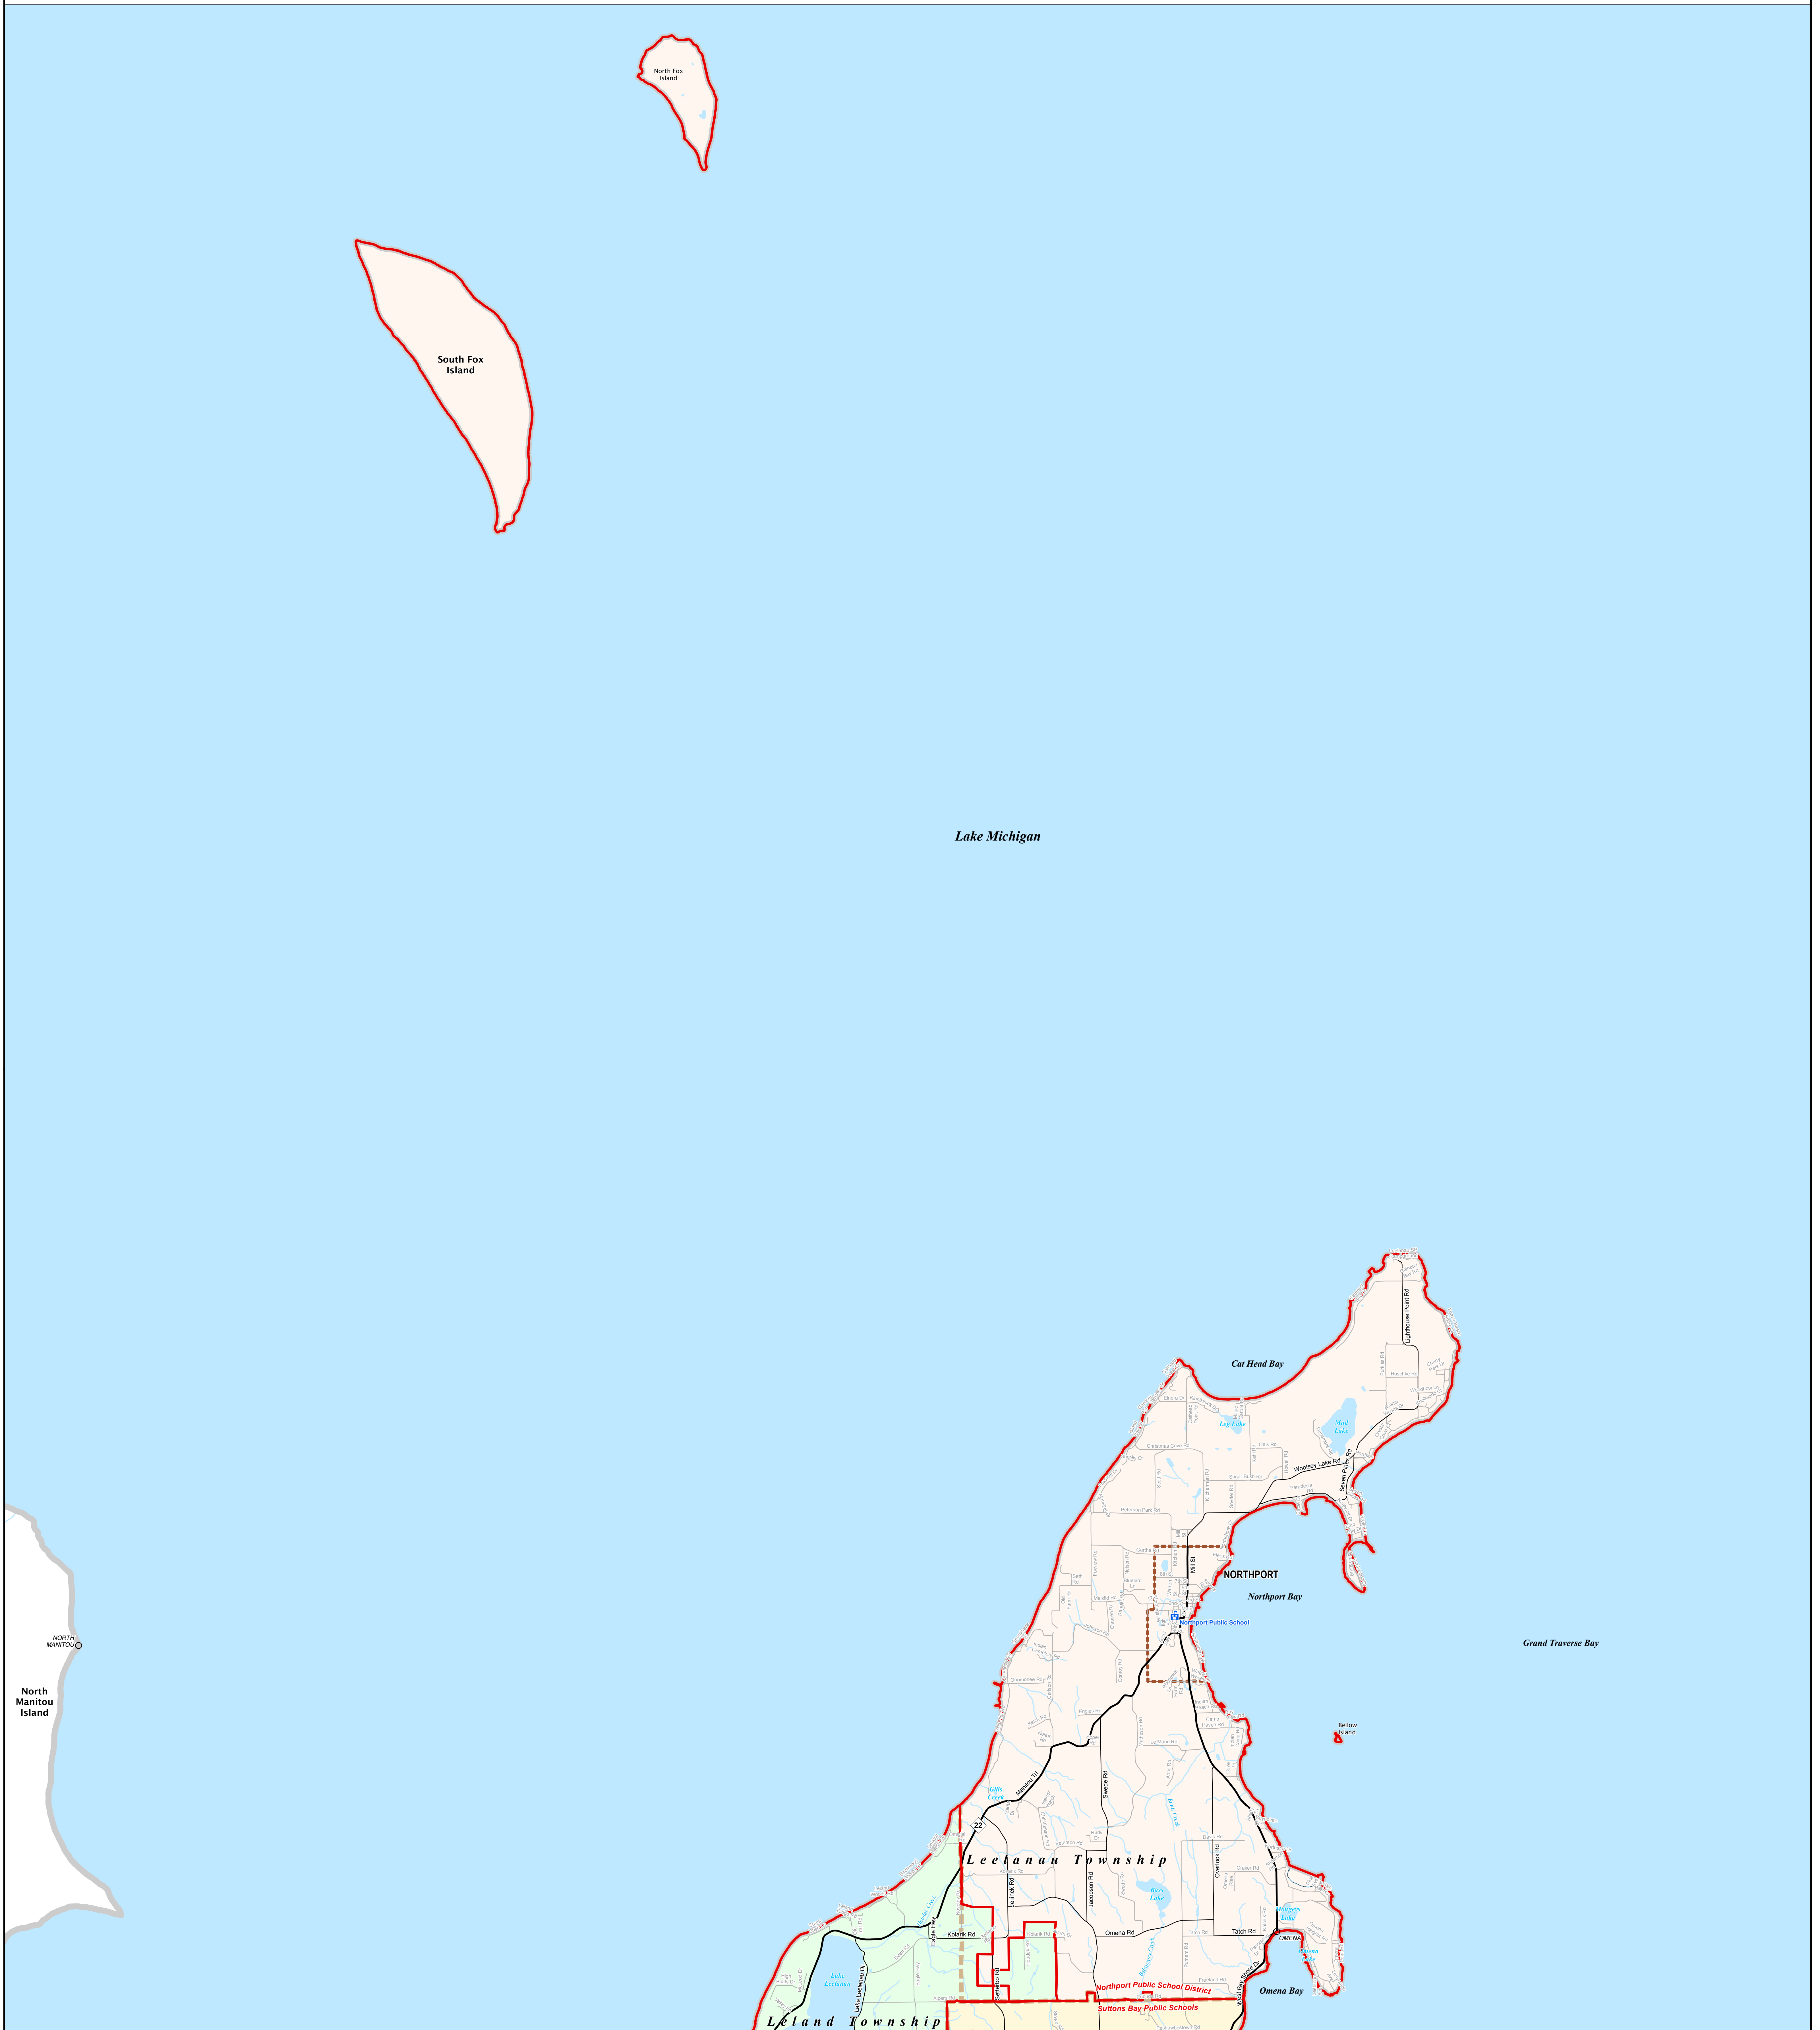

NORTHPORT PUBLIC SCHOOL DISTRICT

Traverse Bay Area ISD

0 0.250.5 1
Miles

*Note: Non K-12 School Districts identified with Asterisk (*) in Name

11/14/13

Legend	
School District	School District
County	School
City	Freeway
Township	Primary Road
Village	Local Road
Census Designated Place	Railroad
	Water Feature
	River, Stream, or Drain